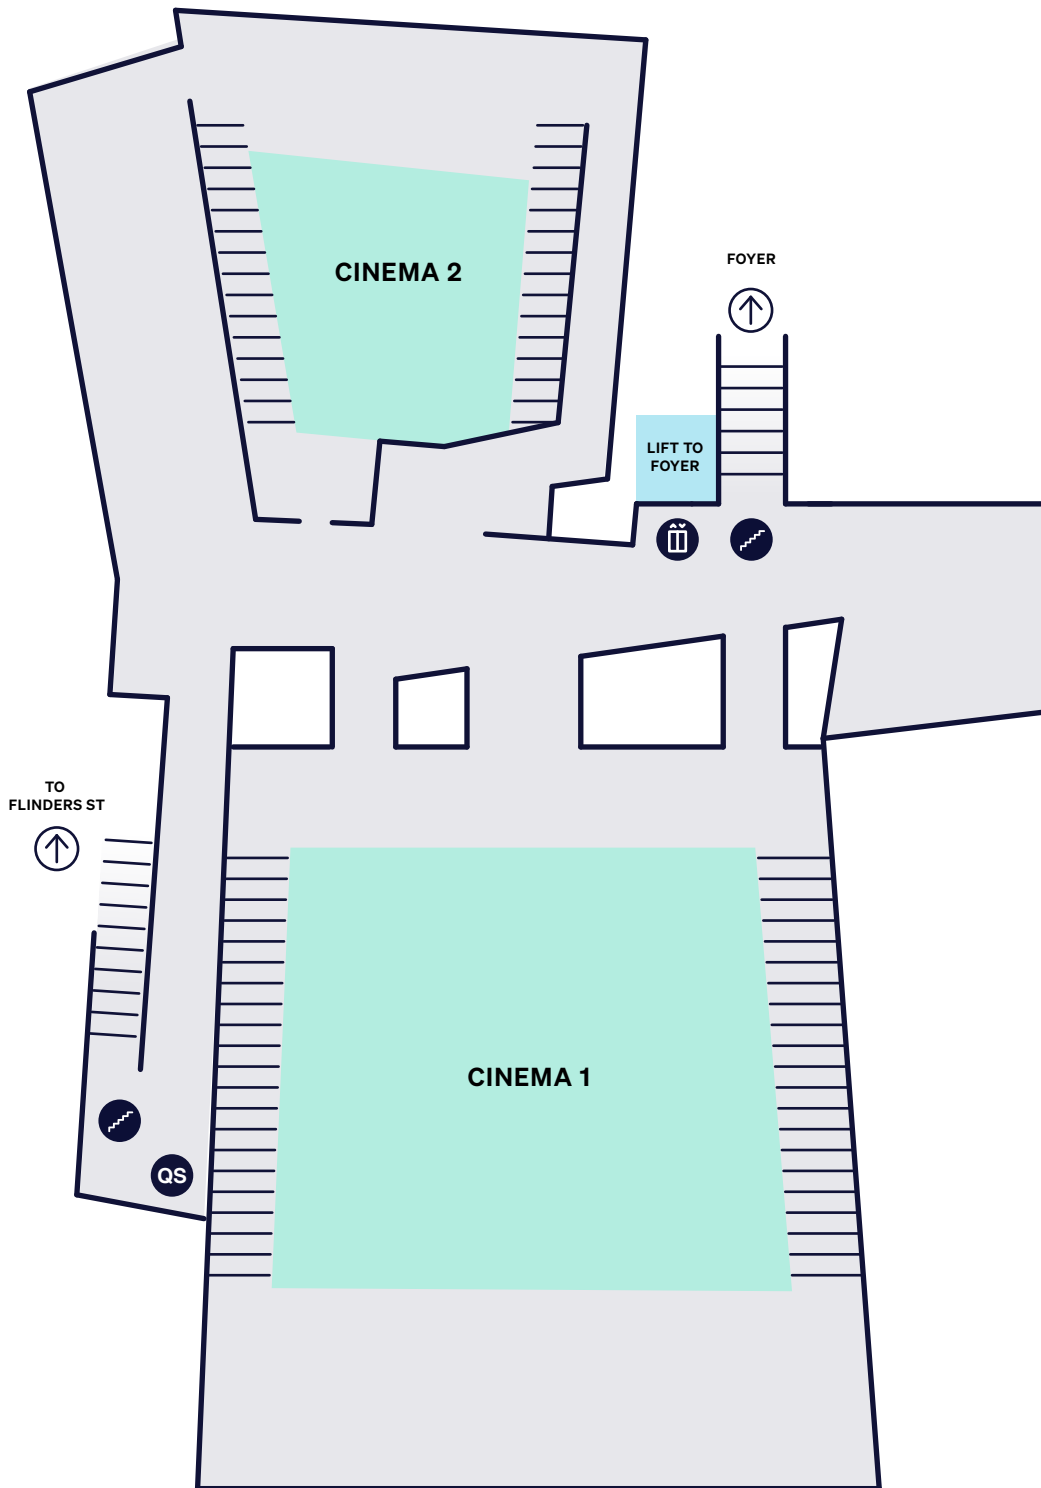

KEY

- | | | | |
|------------------|-------------------|-----------------|-----------|
| Cinemas | Toilets - Urinals | MIFF Box Office | Elevator |
| Services | Toilets - Stalls | Bar / Candybar | Escalator |
| Venue Facilities | Wheelchair Access | Quiet Space | Stairs |

FED SQUARE

KEY

	Cinemas		Toilets - Urinals		MIFF Box Office		Elevator
	Services		Toilets - Stalls		Bar / Candybar		Escalator
	Venue Facilities		Wheelchair Access		Quiet Space		Stairs

KEY

- | | | | |
|-----------------------------------------------------------------------------------------------------|-------------------------------------------------------------------------------------------------------|-----------------------------------------------------------------------------------------------------|-------------------------------------------------------------------------------------------------|
|  Cinemas |  Toilets - Urinals |  MIFF Box Office |  Elevator |
|  Services |  Toilets - Stalls |  Bar / Candybar |  Escalator |
|  Venue Facilities |  Wheelchair Access |  Quiet Space |  Stairs |