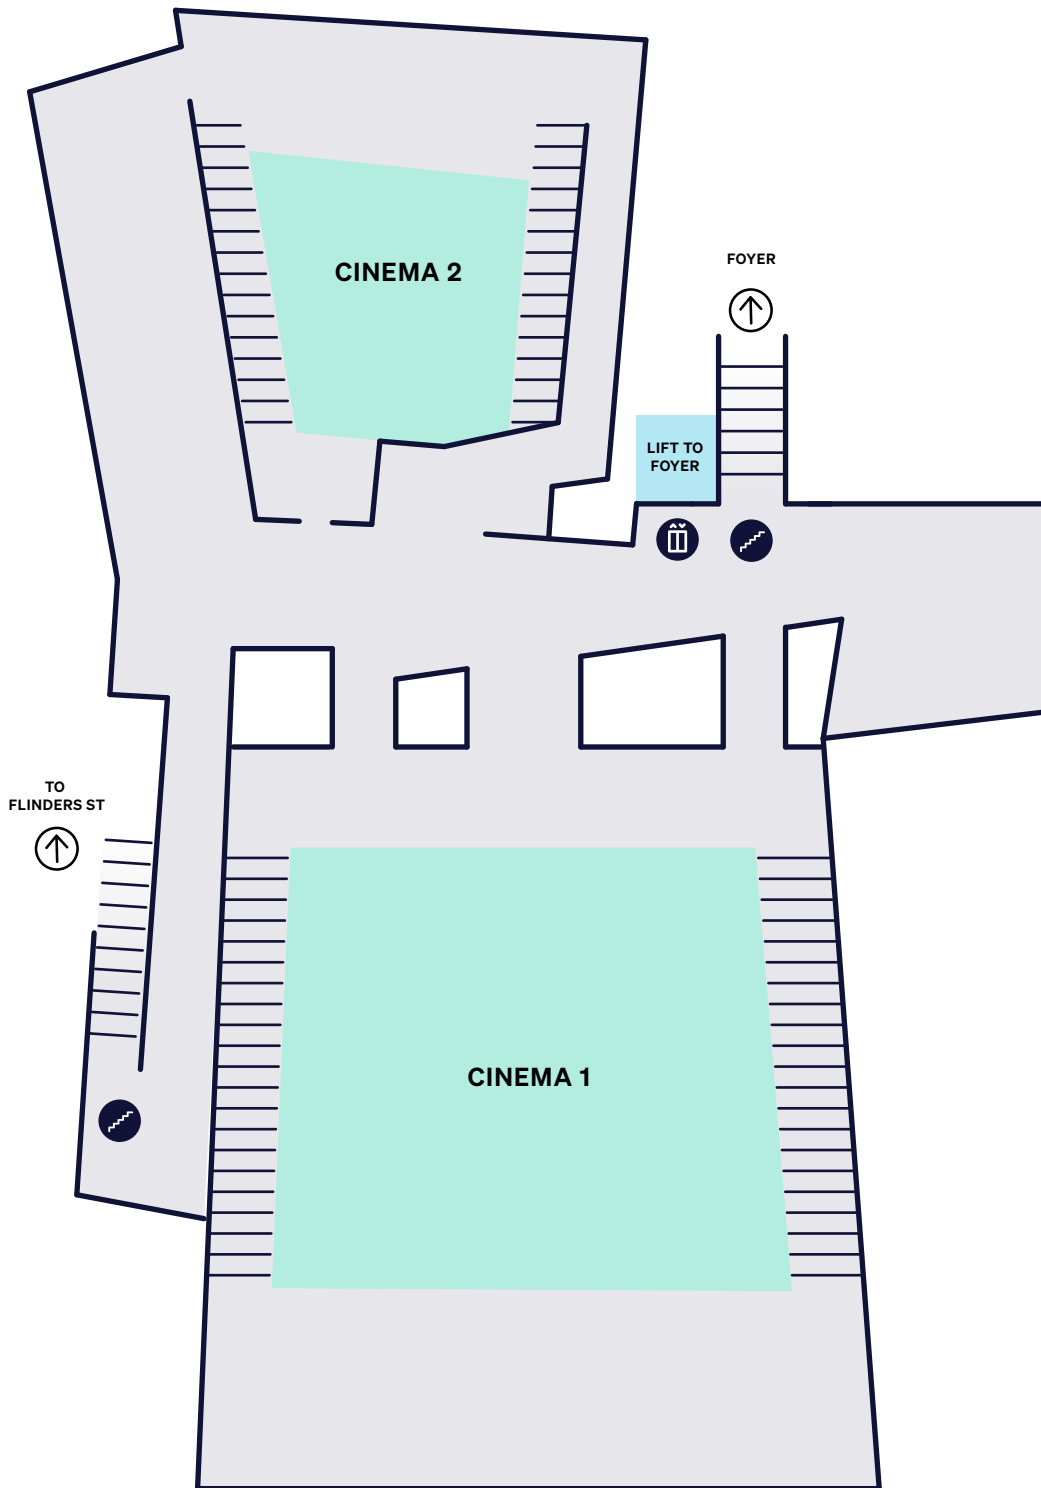

KEY

- | | | | |
|------------------|-------------------|--------------------------------|-----------|
| Cinemas | Toilets - Urinals | MIFF Box Office | Elevator |
| Services | Toilets - Stalls | Bar / Candybar | Escalator |
| Venue Facilities | Wheelchair Access | Quiet Space (Session Specific) | Stairs |

FED SQUARE

KEY

- | | | | |
|---|---|--|---|
|  Cinemas |  Toilets - Urinals |  MIFF Box Office |  Elevator |
|  Services |  Toilets - Stalls |  Bar / Candybar |  Escalator |
|  Venue Facilities |  Wheelchair Access |  Quiet Space (Session Specific) |  Stairs |

KEY

- | | | | |
|---|---|--|---|
|  Cinemas |  Toilets - Urinals |  MIFF Box Office |  Elevator |
|  Services |  Toilets - Stalls |  Bar / Candybar |  Escalator |
|  Venue Facilities |  Wheelchair Access |  Quiet Space (Session Specific) |  Stairs |