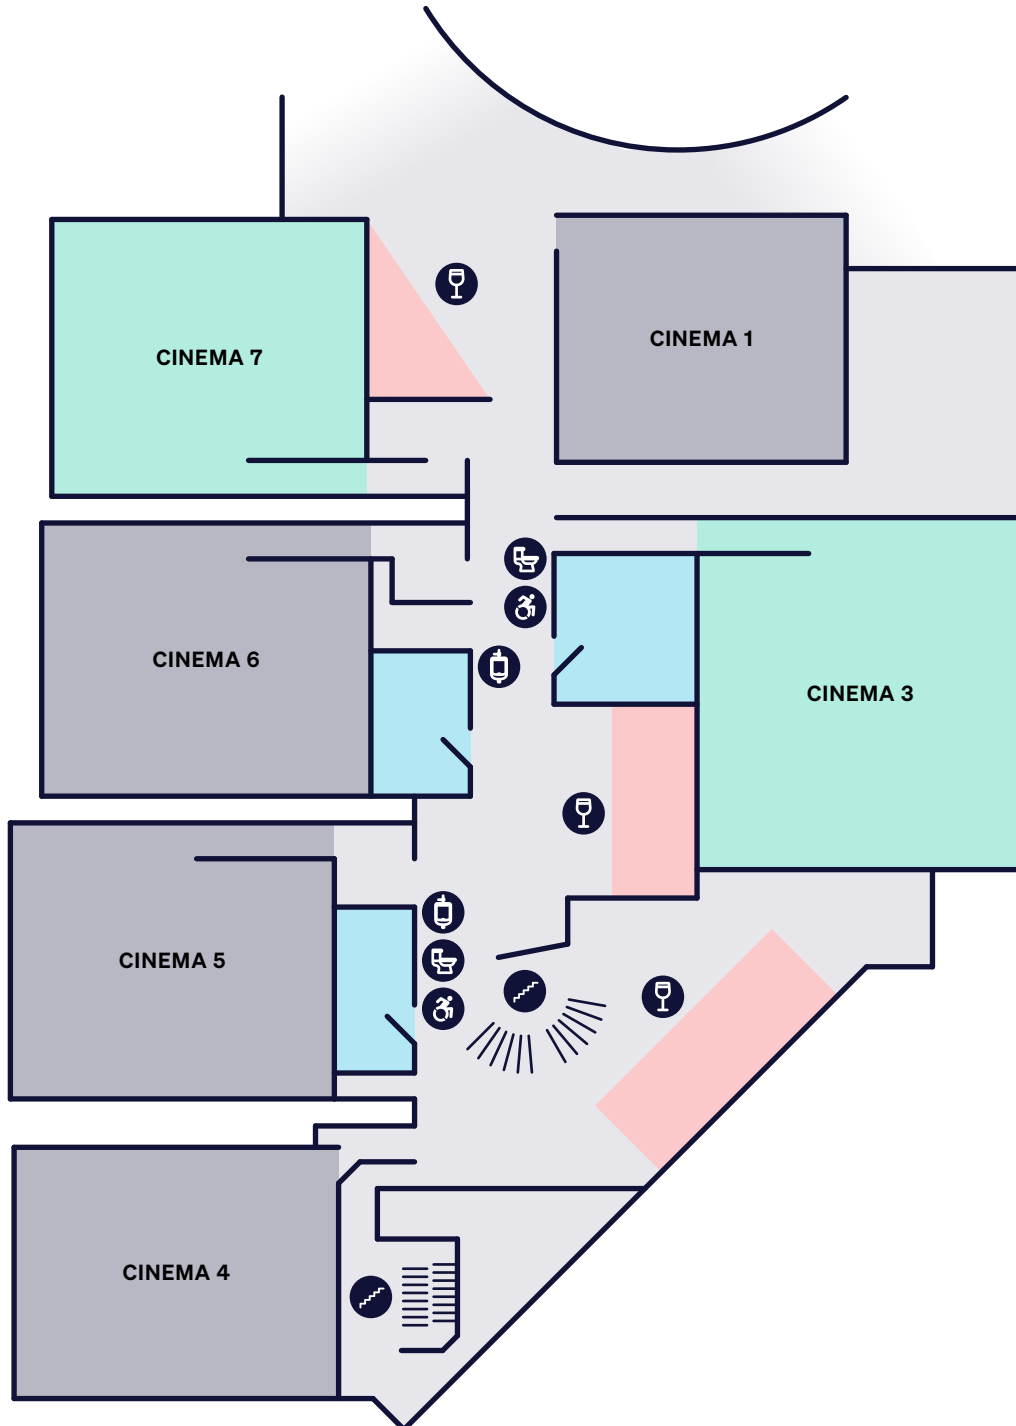

# Hoyts Melbourne Central, Cinema 10 and 11

# MIFF

- KEY**
- |                  |                   |                                |           |
|------------------|-------------------|--------------------------------|-----------|
| Cinemas          | Toilets - Urinals | MIFF Box Office                | Elevator  |
| Services         | Toilets - Stalls  | Bar / Candybar                 | Escalator |
| Venue Facilities | Wheelchair Access | Quiet Space (Session Specific) | Stairs    |

# Hoyts Melbourne Central, Cinema 3 and 7

# MIFF

- KEY**
- |   |   |  |   |
|---|---|--|---|
|  Cinemas          |  Toilets - Urinals |  MIFF Box Office                |  Elevator  |
|  Services         |  Toilets - Stalls  |  Bar / Candybar                 |  Escalator |
|  Venue Facilities |  Wheelchair Access |  Quiet Space (Session Specific) |  Stairs    |