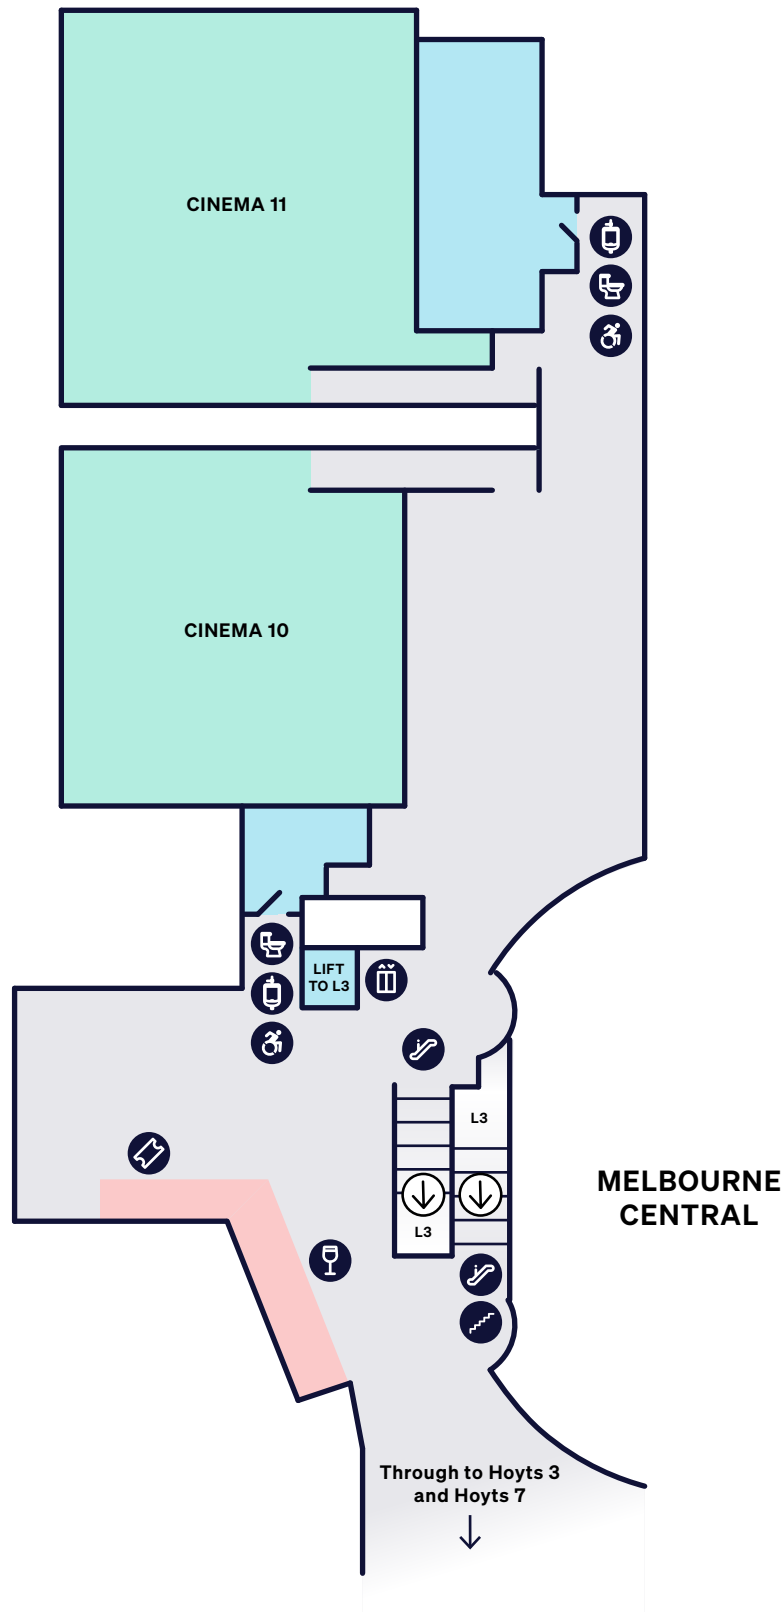

# Hoyts Melbourne Central, Cinema 10 and 11

# MIFF

- KEY**
- |                  |                   |                                |           |
|------------------|-------------------|--------------------------------|-----------|
| Cinemas          | Toilets - Urinals | MIFF Box Office                | Elevator  |
| Services         | Toilets - Stalls  | Bar / Candybar                 | Escalator |
| Venue Facilities | Wheelchair Access | Quiet Space (Session Specific) | Stairs    |

# Hoyts Melbourne Central, Cinema 3 and 7

# MIFF

- KEY**
- |   |   |  |   |
|---|---|--|---|
|  Cinemas          |  Toilets - Urinals |  MIFF Box Office                |  Elevator  |
|  Services         |  Toilets - Stalls  |  Bar / Candybar                 |  Escalator |
|  Venue Facilities |  Wheelchair Access |  Quiet Space (Session Specific) |  Stairs    |